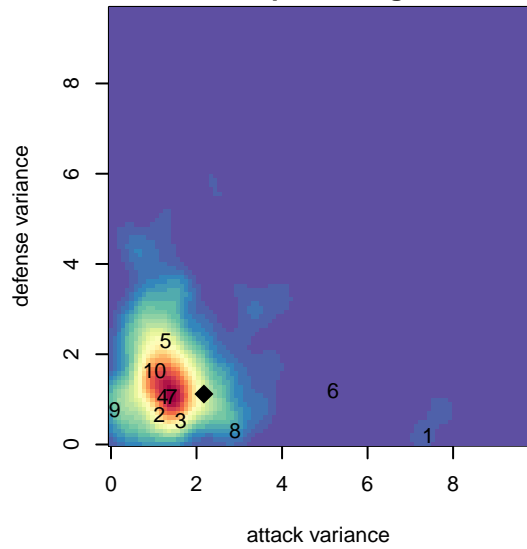

Idaho Crossfire Inferno G02

, ID
 G02 total strength=753
 attack=0.92 defense=0.78
 fall league = Idaho D3 B U13
 spr league = Spr Idaho D3 B U13

alt names used:
 INFERNO
 INFERNO (ID)
 INFERNO

Venues played:
 2015 Idaho D3 B U13
 2015 GEM State Challenge U13 Silver West U
 2015 Spr Idaho D3 B U13

Idaho Crossfire Inferno G02
 Dots are actual minus expected GF (blue circles) and GA (red triangles).
 Blue line is smoothed change in attack strength. Red is smoothed change in defense strength.

**attack and defense variance (black dot)
relative to other teams
and top 10 in region**