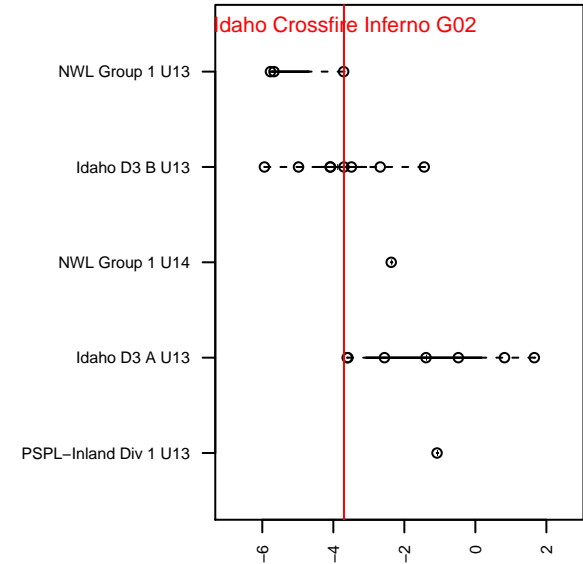

**attack and defense rating
relative to others at age
and all opponents in last 13 months**